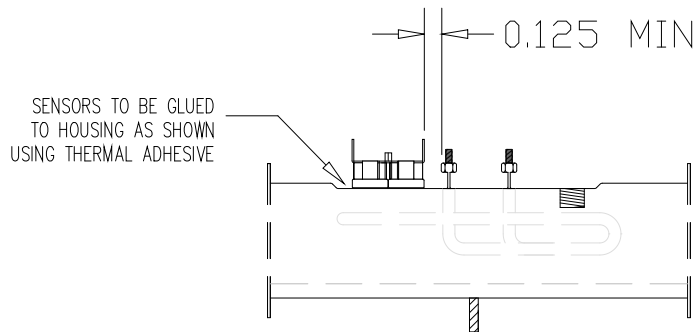

CORD DRWG# 30-0054

90 DEGREES
AMBER Indicator Light

TEE HEATER 2.0kW/240V

48-P219MPWS (12-0204/13-0030A)

HYDRO-QUIP
CORONA, CA (951) 273-7575

Manufacture Notes:

Drawn	MBS	Rev	02
Date	06.15.09		
Diagram No.	1366J		