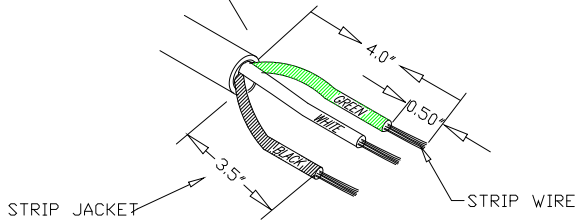

CORD DRWG# 30-0054

90 DEGREES
AMBER Indicator Light

TEE HEATER 2.0kW/240V

48-P219MPWS (12-0204/13-0030A)

HYDRO-QUIP
CORONA, CA (951) 273-7575

Manufacture Notes:

Drawn	MBS	Rev	02
Date	06.15.09		
Diagram No.	1366J		

Wire Color Code	
B - Black	G - Green
Br - Brown	Bl - Blue
R - Red	V - Violet
O - Orange	W - White
Y - Yellow	Gr - Gray