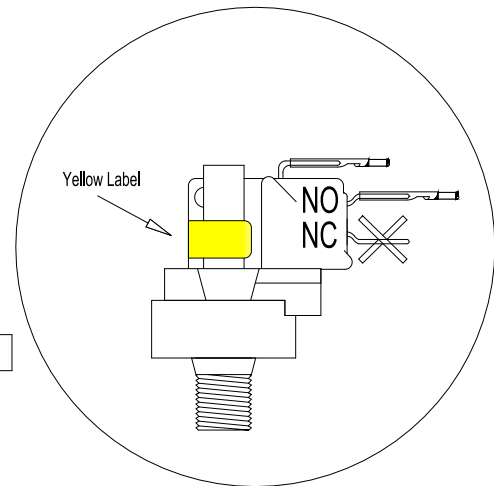

CORD DRWG# 30-0054

90 DEGREES
AMBER Indicator Light

TEE HEATER 2.0kW/240V

48-P219MPWS (12-0204/13-0030A)

HYDRO-QUIP
CORONA, CA (951) 273-7575

Manufacture Notes:

Drawn	MBS	Rev	02
Date	06.15.09		
Diagram No.	1366J		

Wire Color Code	
B - Black	G - Green
Br - Brown	Bl - Blue
R - Red	V - Violet
O - Orange	W - White
Y - Yellow	Gr - Gray