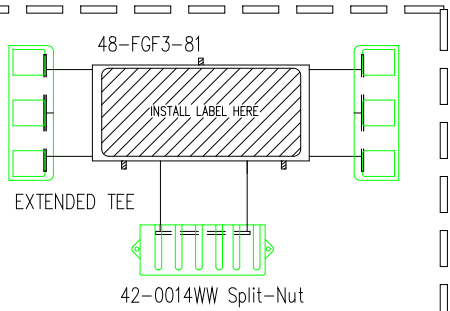

CORD DRWG# 30-0054

90 DEGREES
AMBER Indicator Light

TEE HEATER 2.0kW/240V

48-P219MPWS (12-0204/13-0030A)

HYDRO-QUIP
CORONA, CA (951) 273-7575

Manufacture Notes:

Drawn	MBS	Rev	02
Date	06.15.09		
Diagram No.	1366J		

Wire Color Code	
B - Black	G - Green
Br - Brown	Bl - Blue
R - Red	V - Violet
O - Orange	W - White
Y - Yellow	Gr - Gray