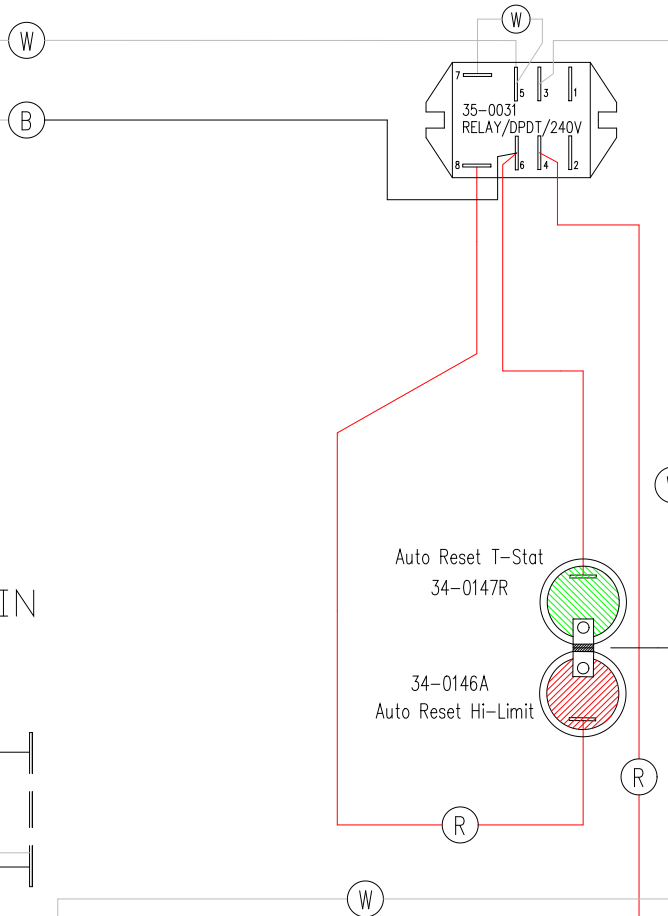

CORD DRWG# 30-0054

90 DEGREES
AMBER Indicator Light

TEE HEATER 2.0kW/240V

48-P219MPWS (12-0204/13-0030A)

HYDRO-QUIP
CORONA, CA (951) 273-7575

Manufacture Notes:

Drawn	MBS	Rev	02
Date	06.15.09		
Diagram No.	1366J		

Wire Color Code	
B - Black	G - Green
Br - Brown	Bl - Blue
R - Red	V - Violet
O - Orange	W - White
Y - Yellow	Gr - Gray